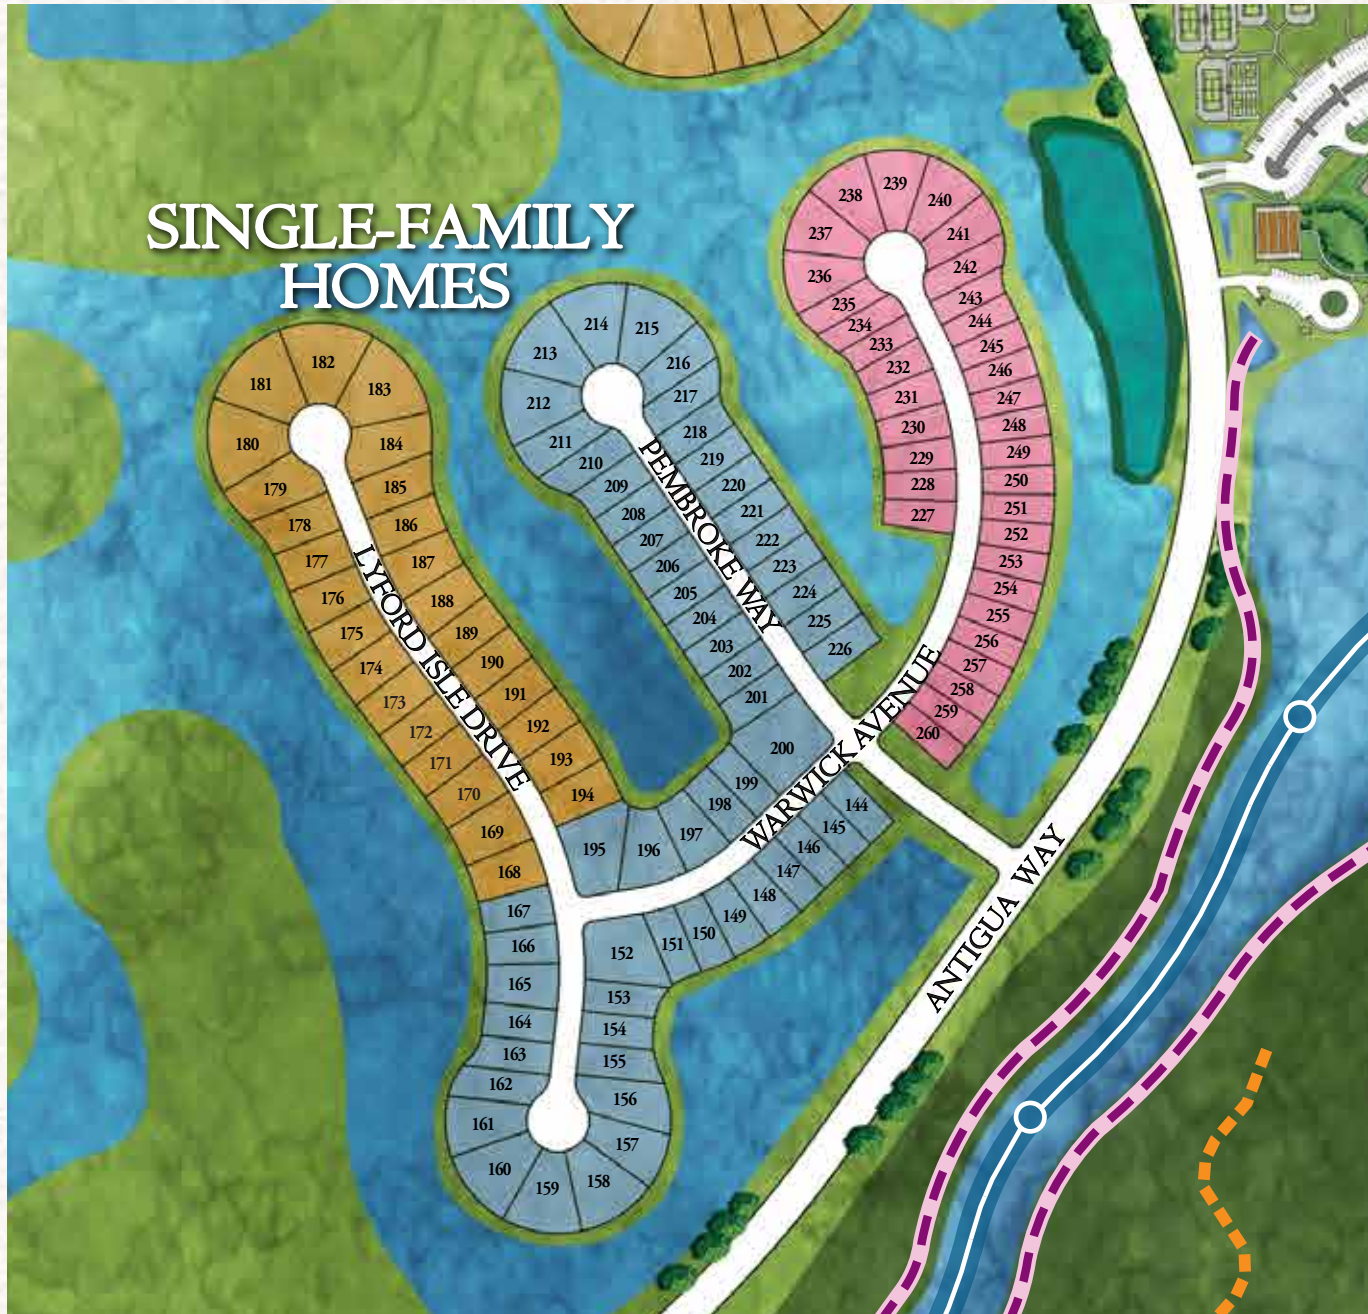

SINGLE-FAMILY HOMES

Single Family Homes Siteplan

LEGEND	
	50' Lots (40' Product)
	62' Lots (50' Product)
	75' Lots (60' Product)
	Bluegill Kayak Trail to Gulf of Mexico
	Cypress Waterway Trail
	Nature Trail
	Preserve
	Future Development

The Isles[™]
OF COLLIER PRESERVE

On the south shore of Naples Bay

5445 Caribe Avenue, Naples, FL 34113
888.604.3138 | mintofla.com